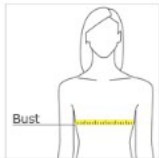

HOW TO MEASURE

BUST

With arms down at sides, measure around the upper body, under arms and around the fullest part of the bust.

SIZE CHART

	XS	S	M	L	XL	XXL	3XL	4XL
Size	2	4/6	8/10	12/14	16/18	20/22	24/26	28/30
Bust	32-34	35-36	37-38	39-41	42-44	45-47	48-51	52-55